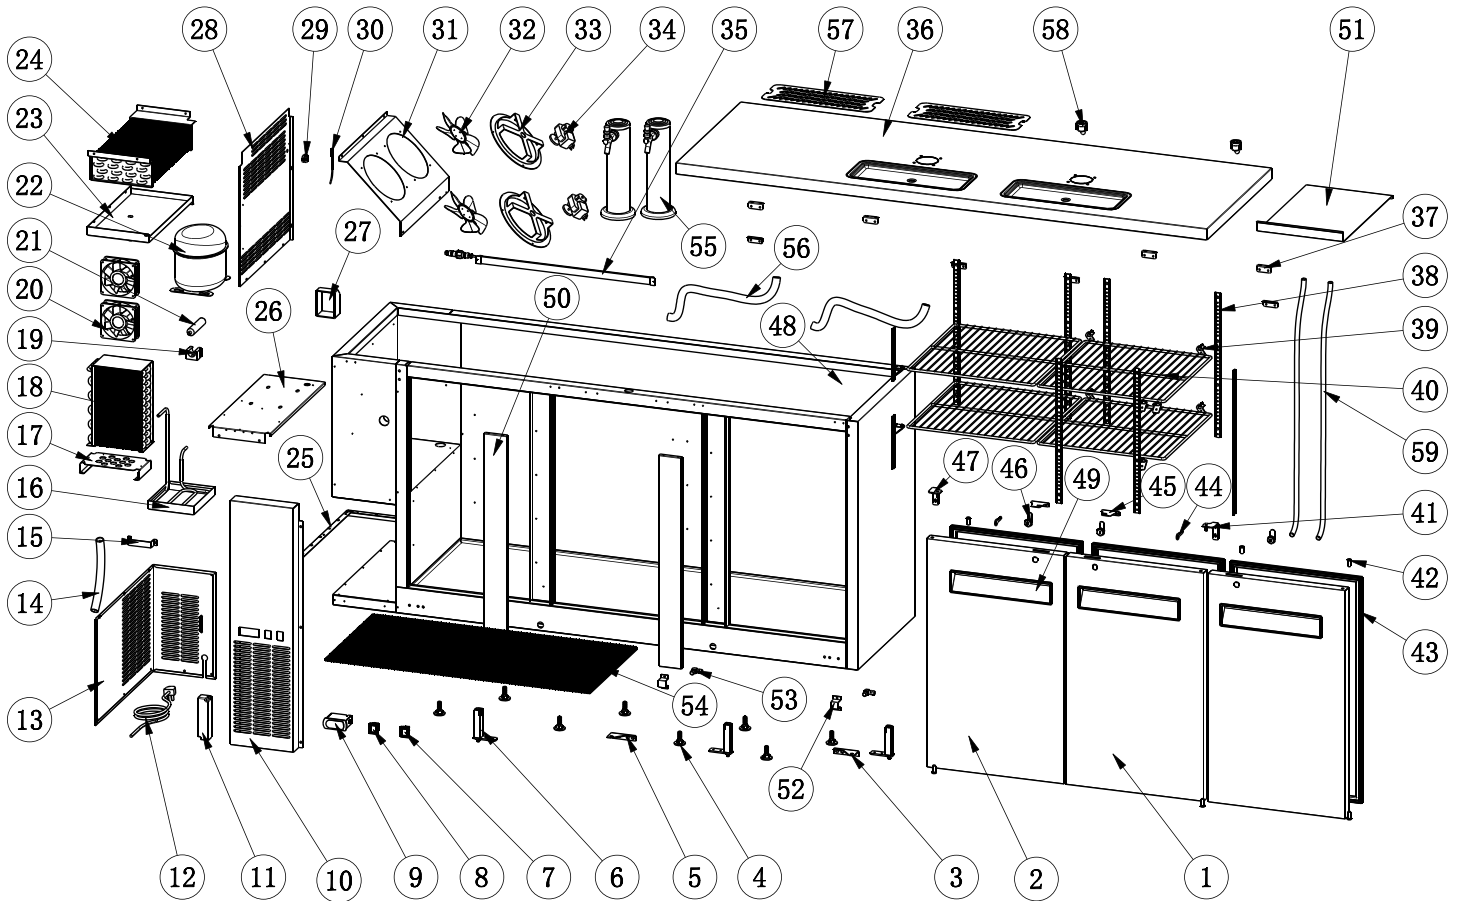

Parts Breakdown

Model **BD-CN-0032-HC** 50069

Parts Breakdown

Model BD-CN-0032-HC 50069

| Item No. | Description | Position | Item No. | Description | Position | Item No. | Description | Position |
|----------|---|----------|----------|--|----------|----------|------------------------------------|----------|
| AF788 | Right Door for 50069 | 1 | AA128 | Condenser Fan Motor for 50069 | 20 | AA673 | Shelf/Left and Right for 50069 | 40 |
| AF789 | Left Door for 50069 | 2 | AA371 | Filter for 50069 | 21 | AA436 | Upper Right Hinge for 50069 | 41 |
| AA359 | Bottom Right Hinge for 50069 | 3 | AB592 | Compressor for 50069 | 22 | AA388 | Axis Cover for 50069 | 42 |
| AA185 | Leveling Feet for 50069 | 4 | AF779 | Inner Drain Pan for 50069 | 23 | AA626 | Gasket for 50069 | 43 |
| AA360 | Bottom Left Hinge for 50069 | 5 | AA373 | Evaporator for 50069 | 24 | AA196 | Key for 50069 | 44 |
| AA398 | Bottom Hinge Axis for 50069 | 6 | AF791 | Fixed Mounts for Back Grill for 50069 | 25 | AF761 | Lock Plate for 50069 | 45 |
| AA124 | Power Switch for 50069 | 7 | AF781 | Compressor Installation Board for 50069 | 26 | AA197 | Lock for 50069 | 46 |
| AA362 | LED Light Switch for 50069 | 8 | AF806 | Evaporator Cover for 50069 | 28 | AF786 | Upper Light Hinge for 50069 | 47 |
| AB109 | Thermostat for 50069 | 9 | AA378 | Temperature Probe Fixer for 50069 | 29 | AA418 | Door Handle for 50069 | 49 |
| AF776 | Control Panel for 50069 | 10 | AA121 | Temperature Sensor of Cabinet Inside for 50069 | 30 | AF808 | Middle Beam Cover for 50069 | 50 |
| AA364 | LED Power Supply for 50069 | 11 | AF793 | Evaporator Fan Installation Board for 50069 | 31 | AF809 | Air Deflector for 50069 | 51 |
| AA365 | Power Cord for 50069 | 12 | AA962 | Blade of Evaporator Fan Motor for 50069 | 32 | AF787 | Baffle for 50069 | 52 |
| AF790 | Back Grill for 50069 | 13 | AF784 | Evaporator Fan Holder for 50069 | 33 | AA529 | Plastic Connector for 50069 | 53 |
| AA216 | Drain Tube for 50069 | 14 | AA913 | Evaporator Fan Motor for 50069 | 34 | AA631 | Rubber Pad for 50069 | 54 |
| AB974 | Handle for Installation Board for 50069 | 15 | AA722 | LED Light for 50069 | 35 | AA533 | Beer Tower Kit - One Tap for 50069 | 55 |
| AF087 | Outer Drain Pan for 50069 | 16 | AF807 | Top Board for 50069 | 36 | AA532 | Corrugated Pipe for 50069 | 56 |
| AF778 | Condenser Installation Board for 50069 | 17 | AF764 | Top Board Fixer for 50069 | 37 | AF762 | Cover for Beer Drip Pan for 50069 | 57 |
| AA370 | Condenser for 50069 | 18 | AF176 | K Strip-4 Holes for 50069 | 38 | 69703 | Elbow Pipe for 50069 | 58 |
| AB595 | Filter Fixer for 50069 | 19 | 26884 | K Clip for 50069 | 39 | AA528 | Drain Hose for 50069 | 59 |